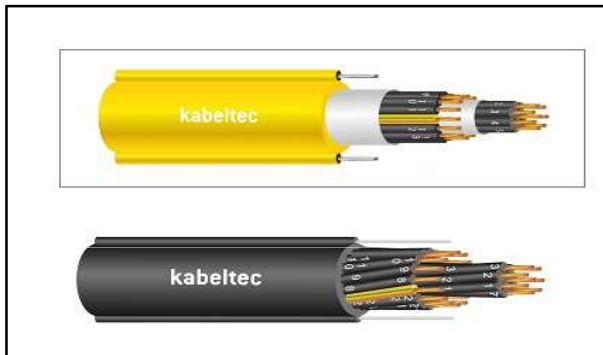

Screened/unscreened PVC control

Round /flat rubber HO7RN-F

Flat PVC HO7VV-F

Pendant control

Silicone multi & single cores

Silicone ignition

Profibus/instrumentation

Mining Chloroprene

Drum reeling duty

Solar PV