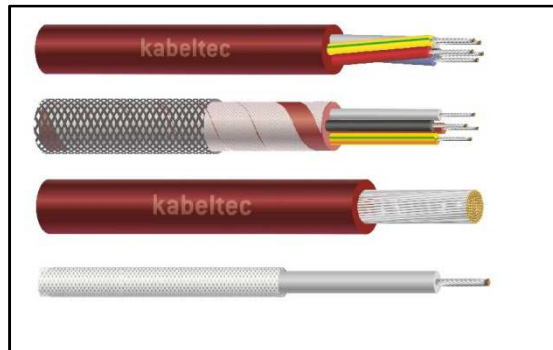

Screened/unscreened PVC control

Round /flat rubber HO7RN-F

Flat PVC HO7VV-F

Pendant control

Silicone multi & single cores

Silicone ignition

Profibus/instrumentation

Mining Chloroprene

Drum reeling duty

Solar PV